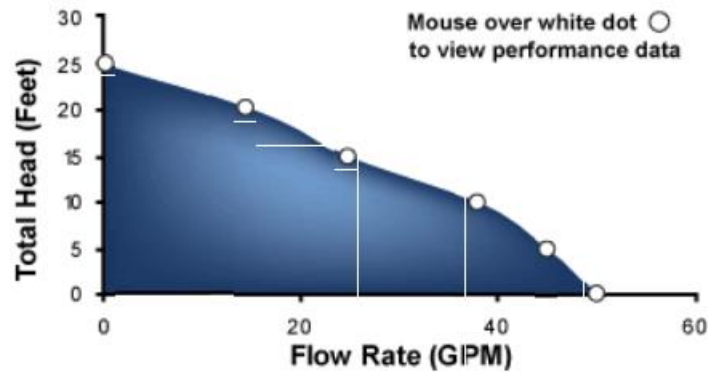

Superior Pedestal Sump Pump 92333 Specs

Features

- Thermoplastic base
- Fully adjustable automatic switch
- Non-corrosive steel drive shaft
- Metal switch arm for strength and durability
- 1-1/4" discharge for high capacity pumping
- For use in sump basins 12" or larger

Technical Specifications

HP	1/3
Amps	2.76
Base Material	Thermoplastic
Discharge Size	1-1/4"
Column Material	Thermoplastic
Impeller Material	Stainless Steel
Cord Length	10'
Warranty	1 Year

Performance

HEAD	0'	5'	10'	15'	20'	25'
GPM	50	45	38	35	15	0
GPH	3000	2700	2280	2100	900	0